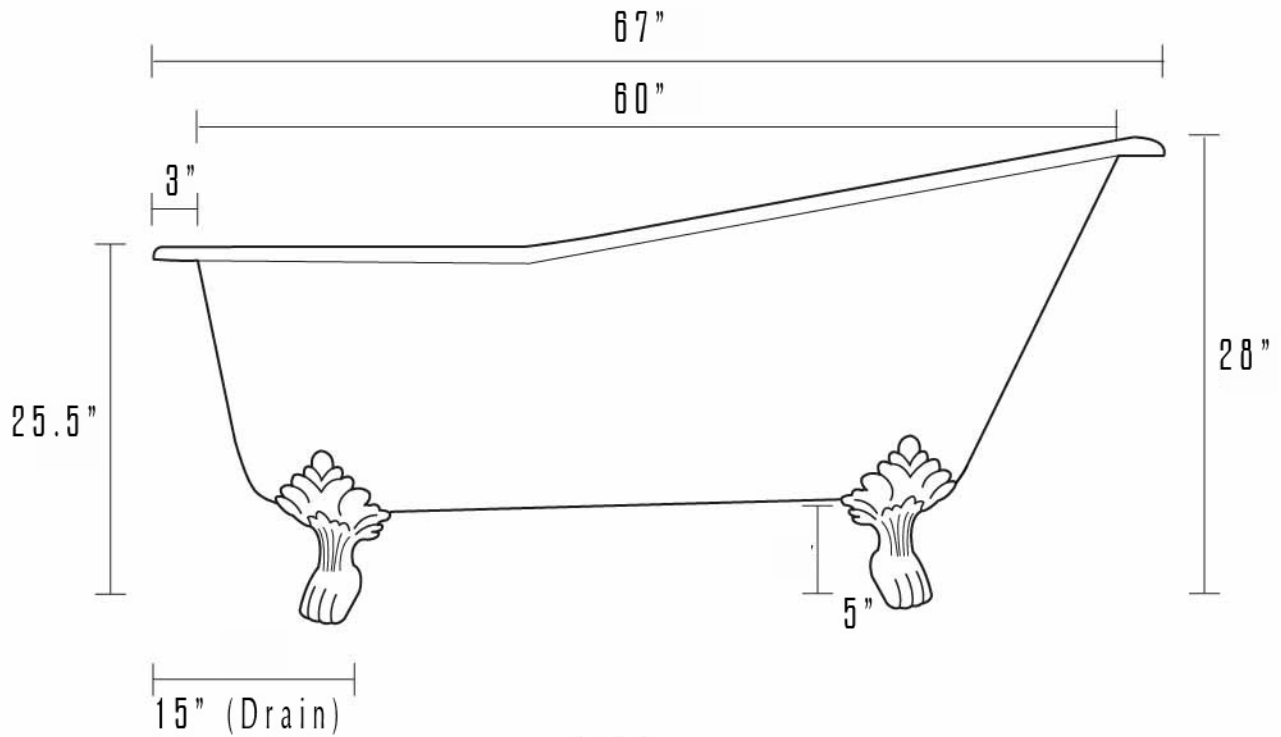

67" Princess Acrylic Slipper on Lion Paw Feet

Tub Dimensions: 67" L x 30" W x 25-31" H

Tub Water Capacity: 57 gallons

Tub Weight Uncrated: 120 lbs.

All measurements are approximate. Measurements may vary +/- 1/2".