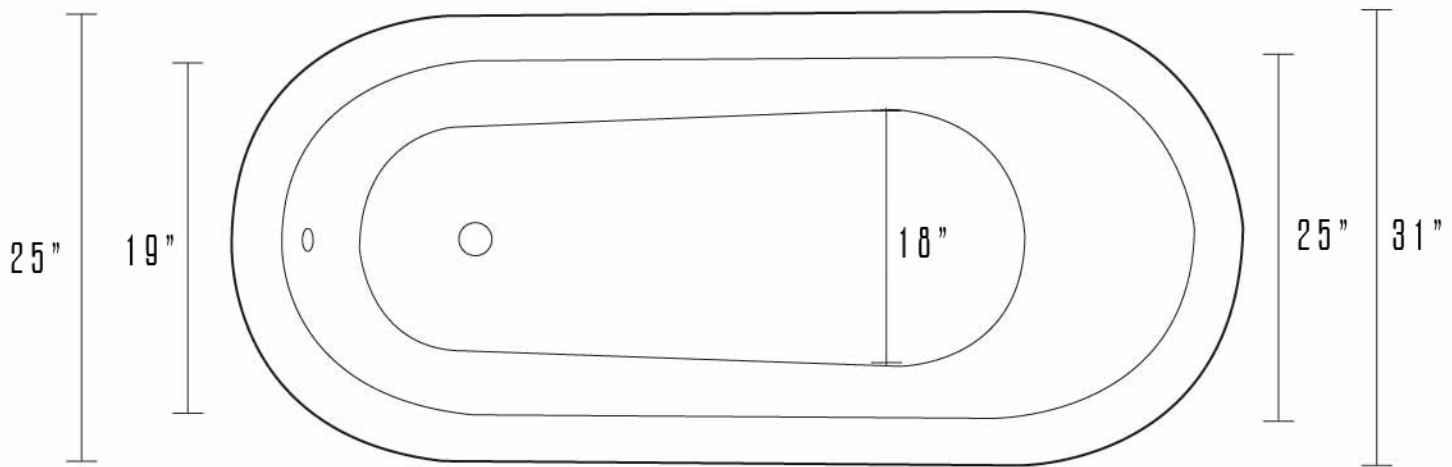

67" Princess Acrylic Slipper on Lion Paw Feet

Tub Dimensions: 67" L x 30" W x 25-31" H

Tub Water Capacity: 57 gallons

Tub Weight Uncrated: 120 lbs.

All measurements are approximate. Measurements may vary +/- 1/2".